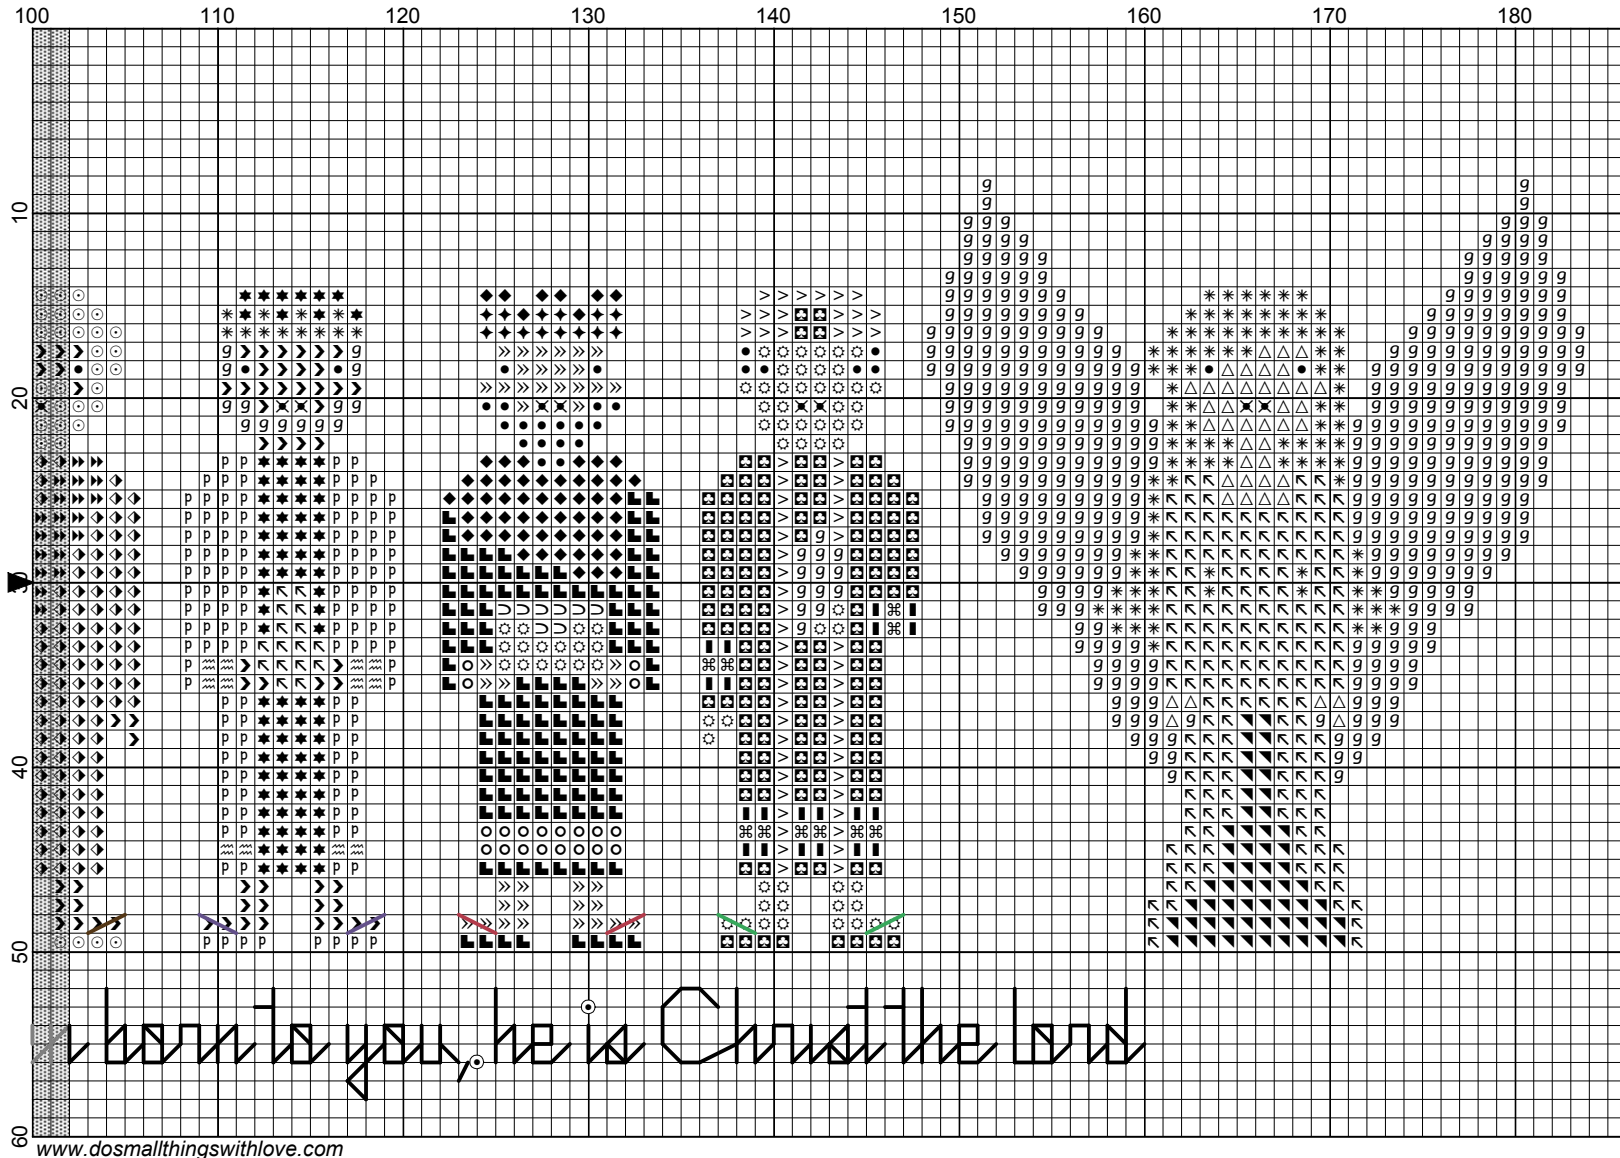

Pixel People Nativity by Nancy Bandzuch

www.dosmallthingswithlove.com

Pixel People Nativity by Nancy Bandzuch

www.dosmallthingswithlove.com

- Legend:
- ◼ DMC-310
 - ◻ DMC-White
 - ◼ DMC-307
 - ◼ DMC-326
 - ◼ DMC-801
 - ◼ DMC-321
 - ◼ DMC-798
 - ◼ DMC-809
 - ◼ DMC-928
 - ◼ DMC-900
 - ◼ DMC-334 1
 - ◼ DMC-746
 - ◼ DMC-780
 - ◼ DMC-869
 - ◼ DMC-840
 - ◼ DMC-738
 - ◼ DMC-906
 - ◼ DMC-3776
 - ◼ DMC-435
 - ◼ DMC-842
 - ◼ DMC-745
 - ◼ DMC-838
 - ◼ DMC-775
 - ◼ DMC-740
 - ◼ DMC-946
 - ◼ DMC-3857
 - ◼ DMC-934
 - ◼ DMC-333
 - ◼ DMC-3810
 - ◼ DMC-3808
 - ◼ DMC-433
 - ◼ DMC-742
 - ◼ DMC-911
 - ◼ DMC-210
 - ◼ DMC-550
 - ◼ DMC-791
 - ◼ DMC-977
 - ◼ DMC-726
 - ◼ DMC-976
- Backstitches:
- DMC-310
 - DMC-326
 - DMC-838
 - DMC-333
 - DMC-911
- French Knots:
- ⦿ DMC-310