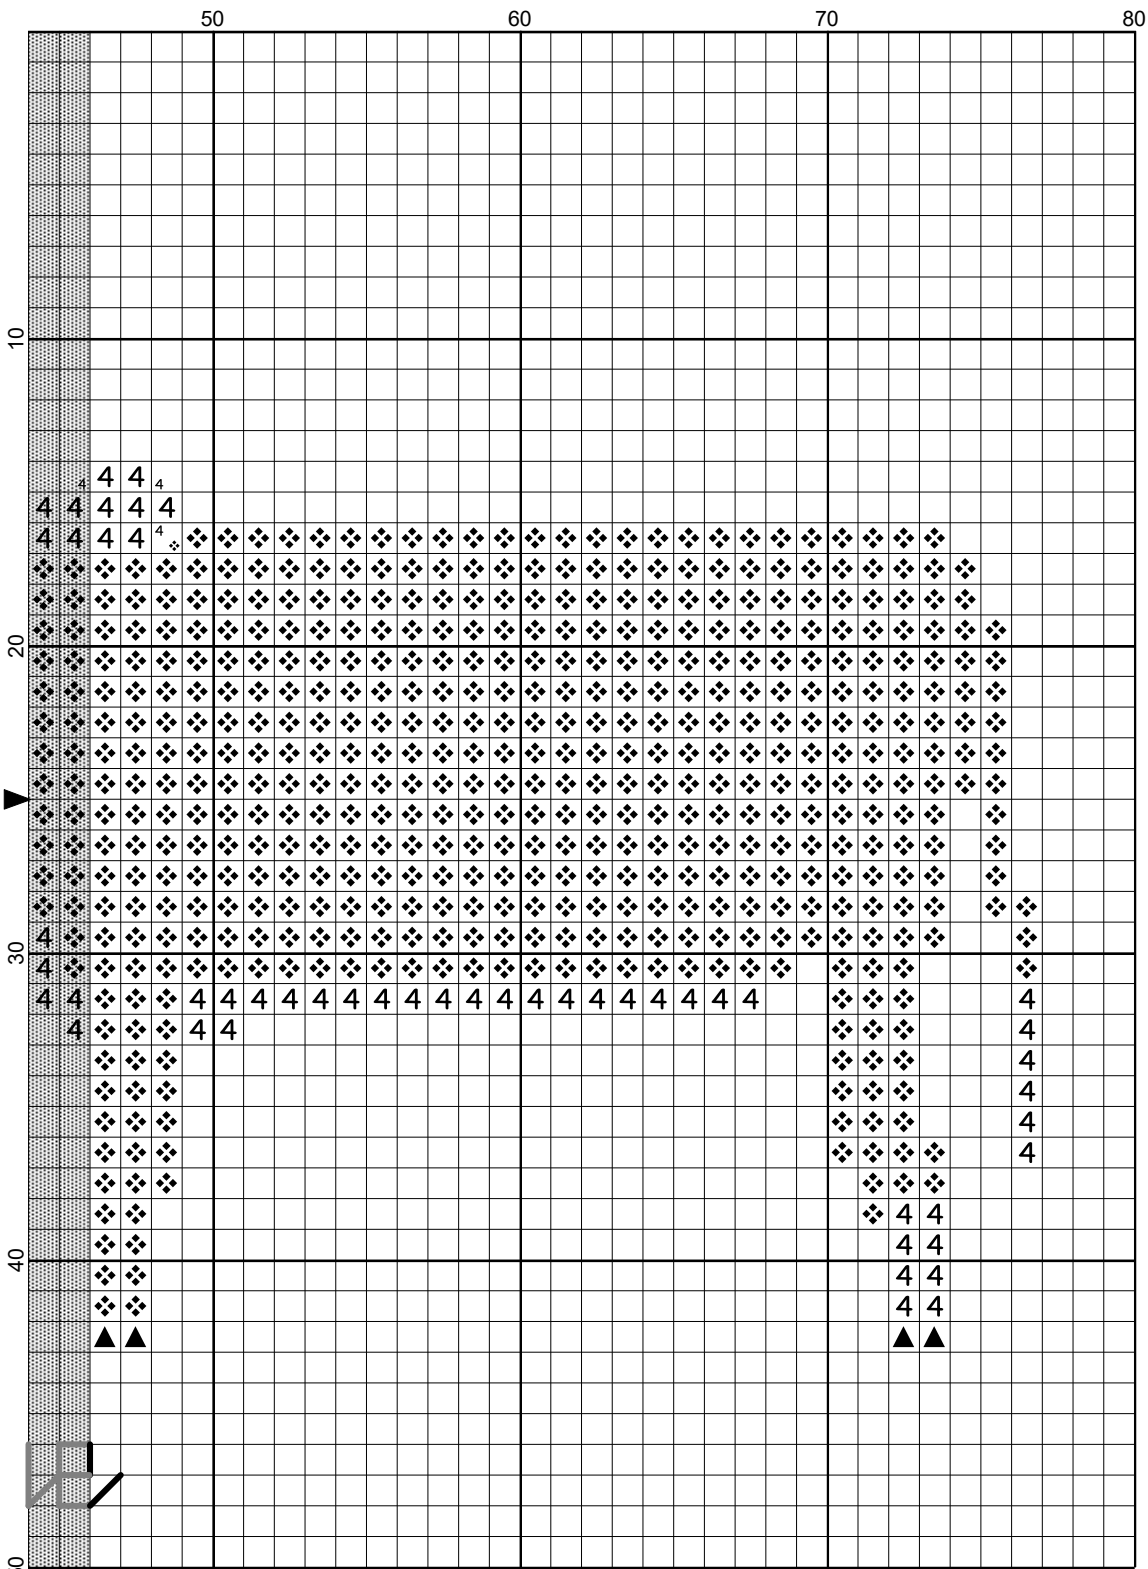

10 20 30 40 50

www.dosmallthingswithlove.com

St. Isidore by Nancy Bandzuch

- Legend:
- ◼ DMC-310
  - ◼ DMC-307
  - ◼ DMC-445
  - ◼ DMC-801
  - ★ DMC-3778
  - ✕ DMC-321
  - 4 DMC-3046
  - 8 DMC-930
  - 9 DMC-745
  - ⊗ DMC-838
  - ✱ DMC-646
  - ⊕ DMC-918
  - ◼ DMC-700
  - ◼ DMC-702
- Backstitches:  
 — DMC-310
- French Knots:  
 ⊙ DMC-310