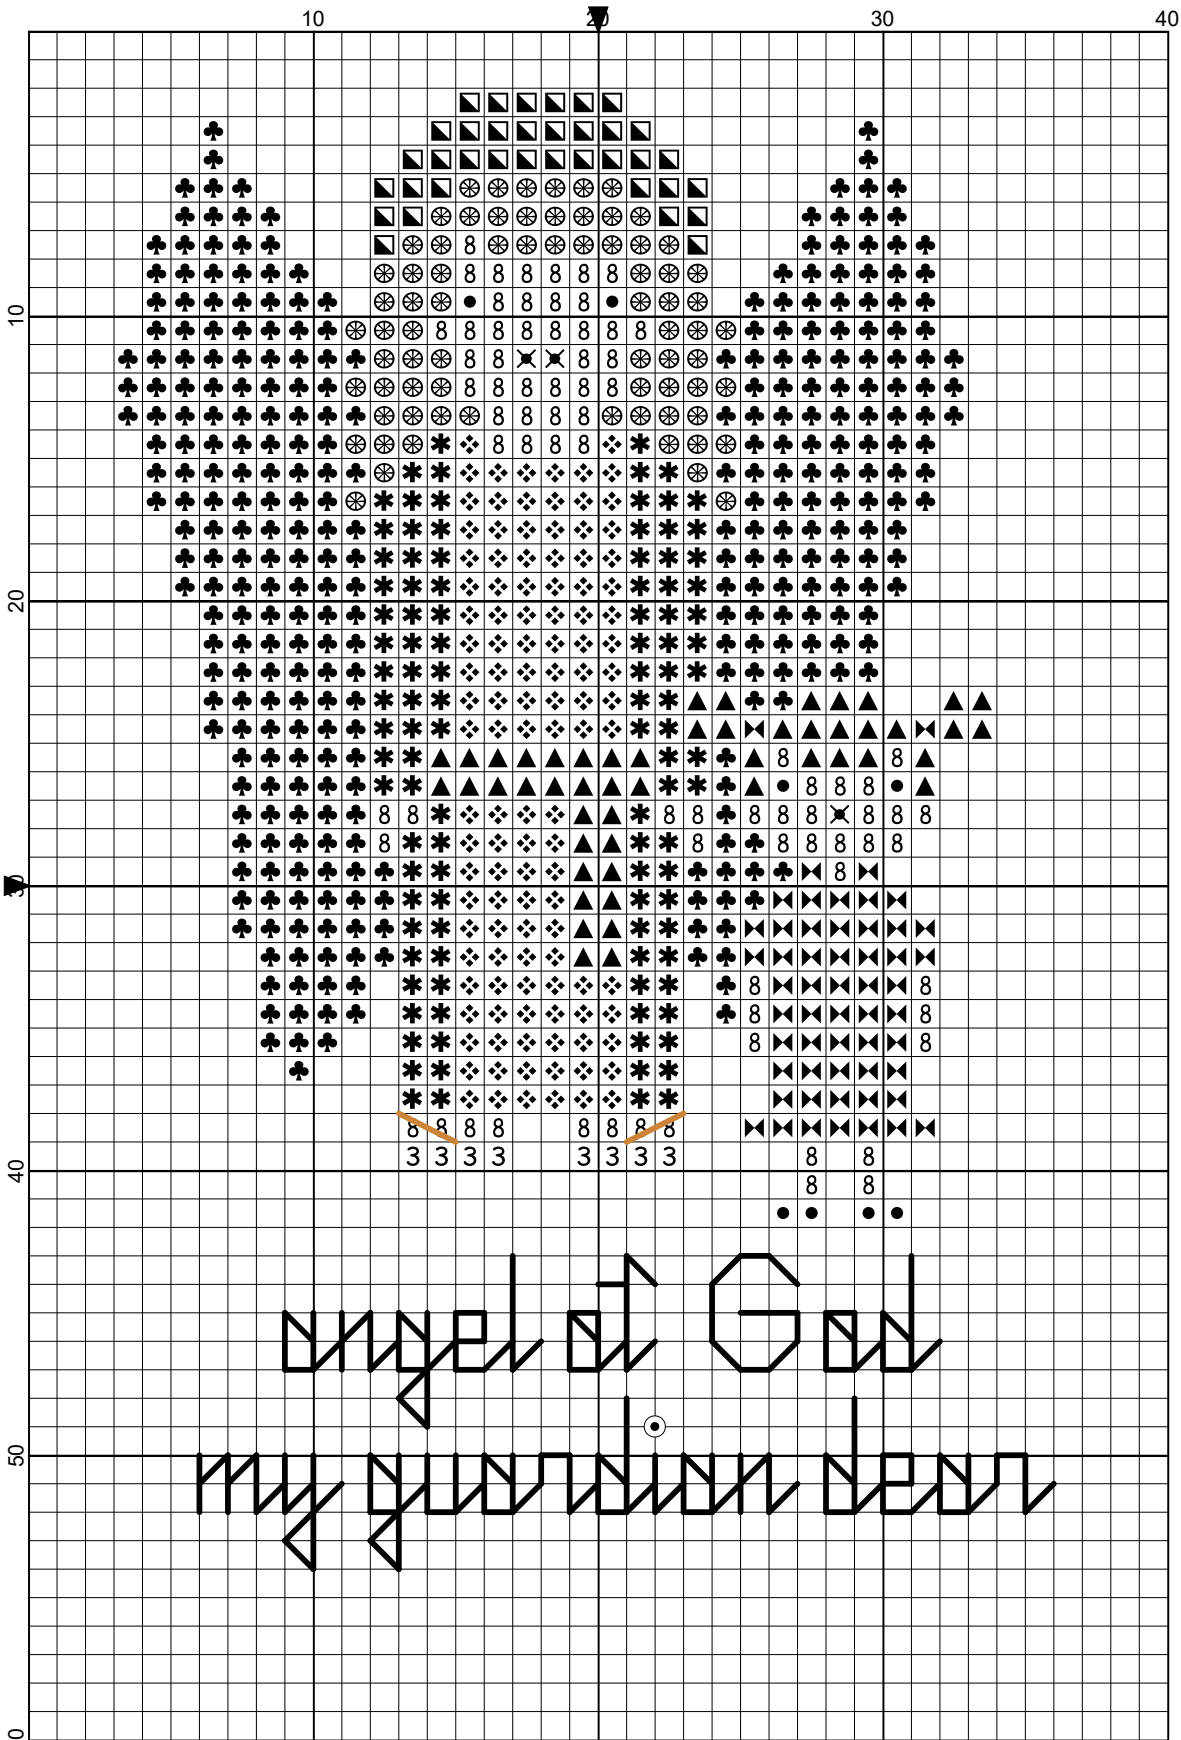

Guardian Angel by Nancy Bandzuch

- Legend:
- ◼ DMC-310
 - ◼ DMC-445
 - ◼ DMC-801
 - ◼ DMC-3045
 - ◼ DMC-321
 - ◻ DMC-976
 - ◻ DMC-745
 - ◻ DMC-973
 - ◻ DMC-993
 - ◻ DMC-402
 - ◻ DMC-225
- Backstitches:
- DMC-310
 - DMC-976
- French Knots:
- ⊙ DMC-310