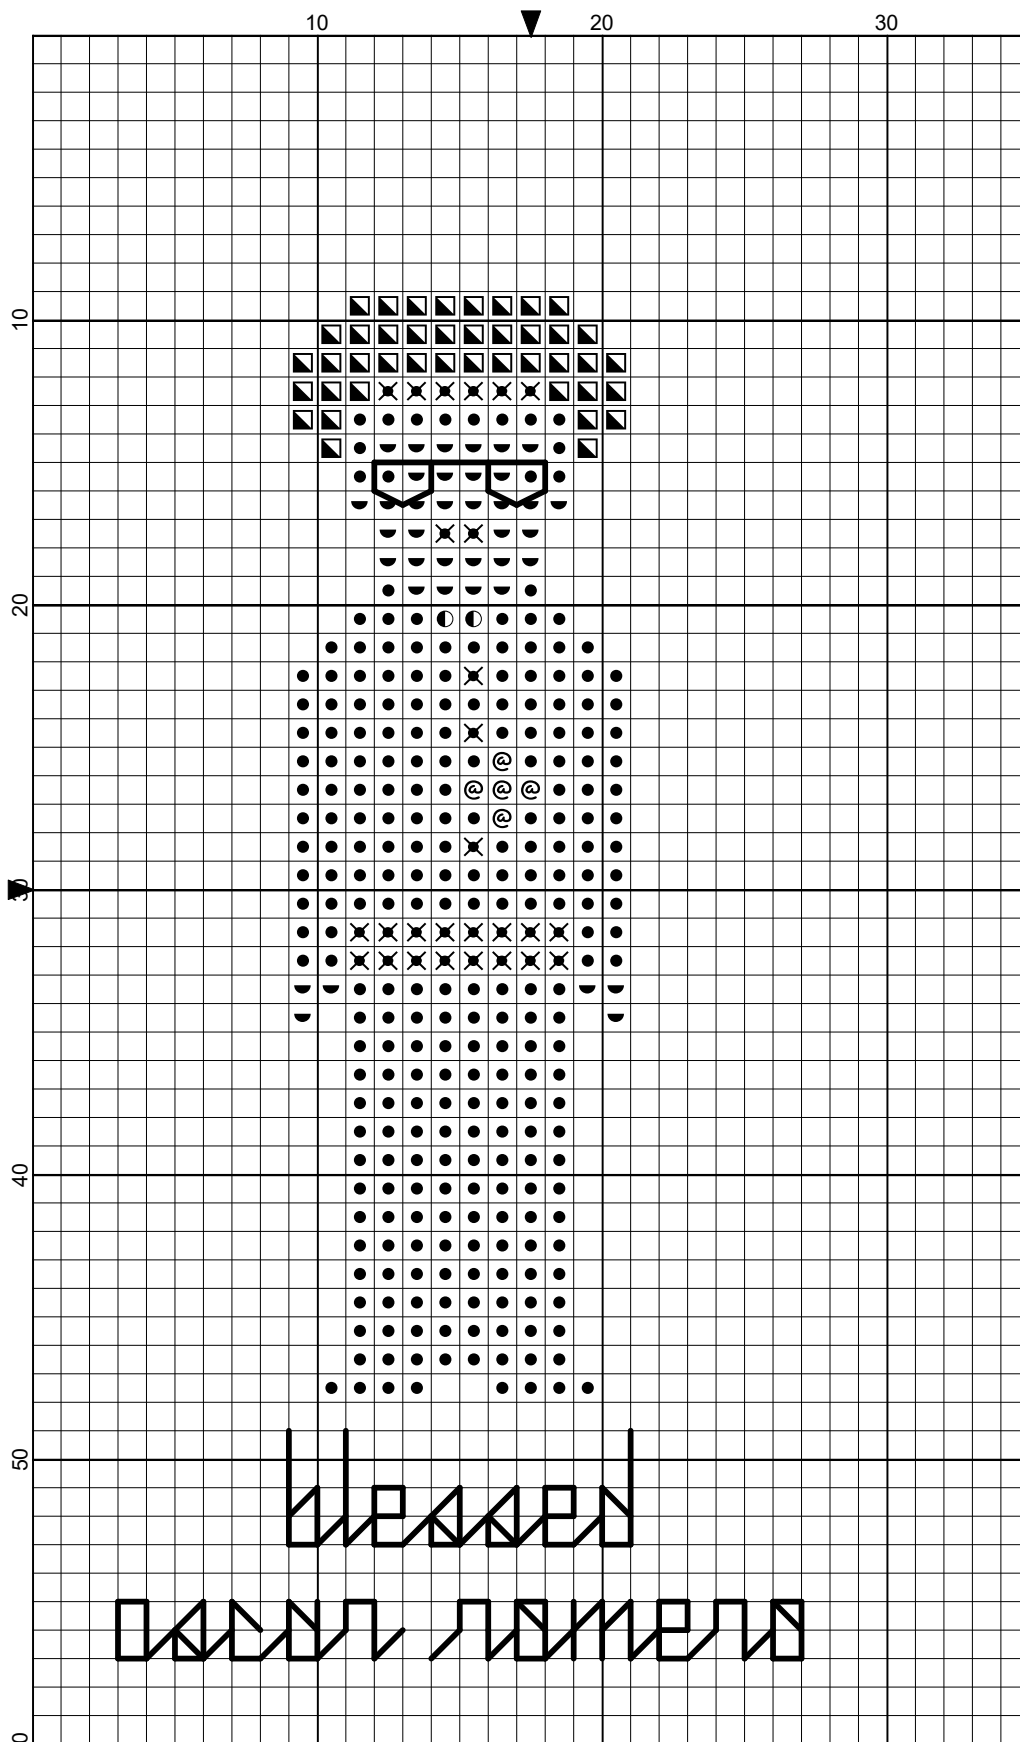

Blessed Oscar Romero by Nancy Bandzuch

- Legend:
- ◻ DMC-310
  - ◻ DMC-White
  - ◻ DMC-445
  - ◻ DMC-321
  - ◻ DMC-415
  - ◻ DMC-744
- Backstitches:
- DMC-310