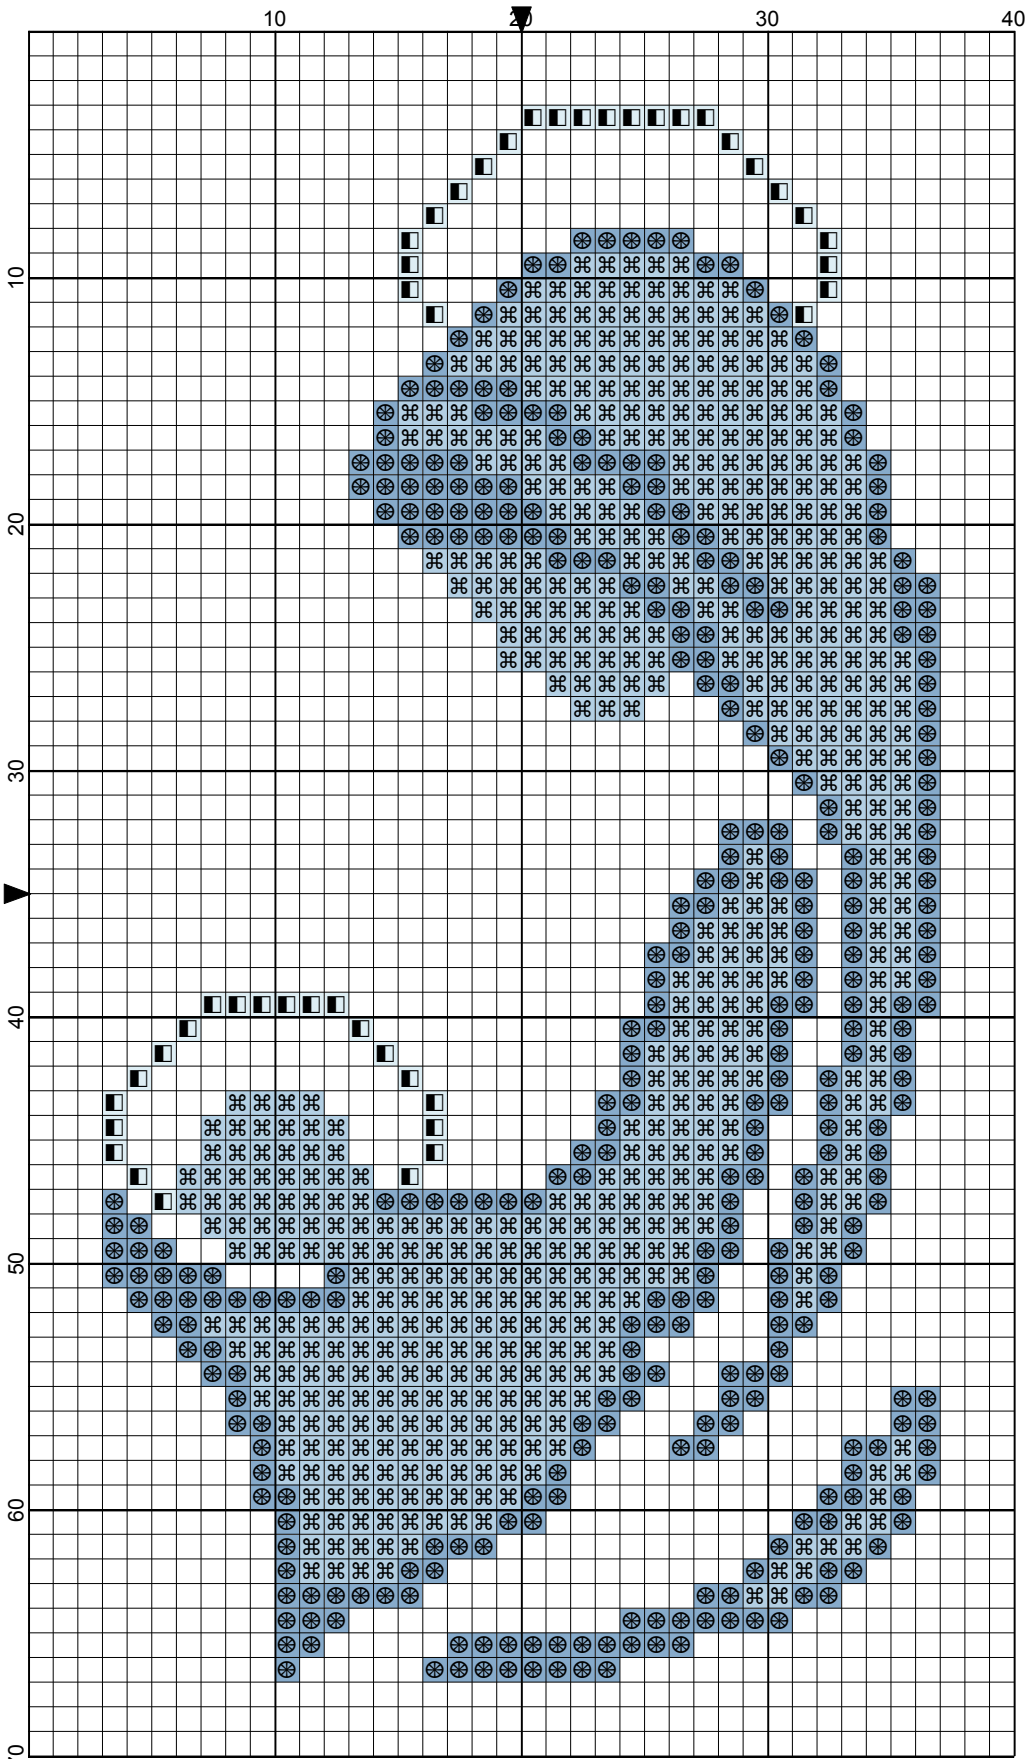

Jesus and Mary Silhouette Cross Stitch Pattern by Nancy Bandzuch

- Legend:
-  DMC-809
 -  DMC-775
 -  DMC-800

Jesus and Mary Silhouette Cross Stitch Pattern

Author: Nancy Bandzuch
Copyright: www.dosmallthingswithlove.com
Grid Size: 40W x 70H
Design Area: 2.43" x 4.57" (34 x 64 stitches)

Legend:

 [2] DMC 809 delft blue

 [2] DMC 775 baby blue - vy lt

 [2] DMC 800 delft blue - pl